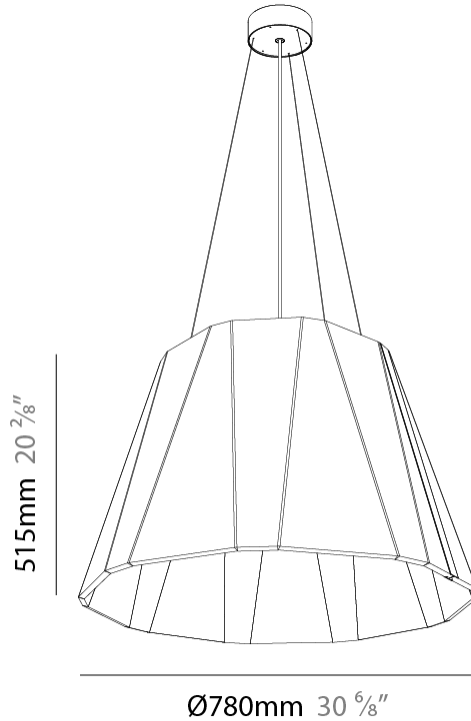

PHYSICAL

Shape: Cone
Diameter (mm): 780
Diameter (in): 30 ¹¹/₁₆
Height (mm): 515
Height (in): 20 ¹/₄
Weight (kg): 8.0

Diffuser: [Clear / Microprism / Clear Microprism](#)
Fixture Finish: [SSR / BKV / CWI / CRY / HAB / UFT / ITA / RUA / FTG / MYG / LOD / PUS / FRO / FUP / KIA / POP / BLS / SPG / MEY / GOH / CHC / COM / ABZ / JAG / OBR / MOS / ROR](#)
Holder Finish: [SSR / BKV / CWI / CRY / HAB / LAG / UFT / ITA / RUA / RUR / MIC / FTG / MYG / TWT / LOD / PUS / FRO / FUP / KIA / POP / BLS / SPG / MEY / GOH / GUM / CHC / COM / ABZ / JAG](#)
Acoustic Finish: [SFW / CYW / SEE / SYN / MTS / PMB / TTN / CYB / STO / DPE / BES / SHB / ARE / ANE / VRD / CRF](#)
Fixture Material: Acoustic
Primary Material: Acoustic
Cable Details: [2000mm/78 3/4" or 6000mm/236 1/4" Cable, - Black, Orange, Red, Transparent and White](#)

ELECTRICAL

Lamp Type: LED
Input Wattage (W): 72
Total Output Wattage (W): 65.4
Dimming: Tri-Mode (Non-Dimming and Phase Dimming (120Vac only) and 0-10V Dimming)
Driver Included: Yes
Driver Location: Integrated
Driver Class: Class 2
Input Voltage (V): 120 - 277
Upon Request: [MATTER Dimming / DALI Dimming (Remote)](#)

LED

Color Temperature (°K): [2700 / 3000 / 3500 / 4000](#)
Max. Delivered Lumen (lm): Max 10297
CRI: >90 CRI
Lamp Life (hrs): 50000

OPTICAL

RATINGS AND CERTIFICATIONS

Certified By: Certified for North American Standards
IP rating: IP20